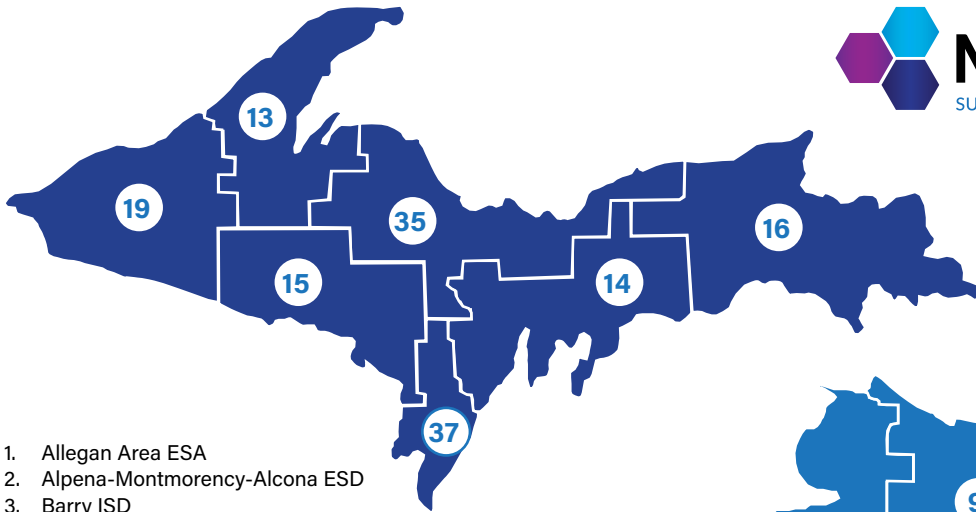

**MAISA**

MICHIGAN ASSOCIATION  
OF INTERMEDIATE SCHOOL  
ADMINISTRATORS

SUPPORTING REGIONAL EDUCATION SERVICE AGENCIES

# MICHIGAN INTERMEDIATE SCHOOL DISTRICTS

1. Allegan Area ESA
2. Alpena-Montmorency-Alcona ESD
3. Barry ISD
4. Bay-Arenac ISD
5. Berrien RESA
6. Branch ISD
7. Calhoun ISD
8. Charlevoix-Emmet ISD
9. Cheboygan-Otsego-Presque Isle ESD
10. Clare-Gladwin RESD
11. Clinton County RESA
12. COOR ISD
13. Copper Country ISD
14. Delta-Schoolcraft ISD
15. Dickinson-Iron ISD
16. Eastern Upper Peninsula ISD
17. Eaton RESA
18. Genesee ISD
19. Gogebic-Ontonagon ISD
20. Gratiot-Isabella RESD
21. Hillsdale ISD
22. Huron ISD
23. Ingham ISD
24. Ionia County ISD
25. Iosco RESA
26. Jackson County ISD
27. Kalamazoo RESA
28. Kent ISD
29. Lapeer County ISD
30. Lenawee ISD
31. Heritage Southwest ISD
32. Livingston ESA
33. Macomb ISD
34. Manistee ISD
35. Marquette-Alger RESA
36. Mecosta-Osceola ISD
37. Menominee ISD
38. Midland County ESA
39. Monroe County ISD
40. Montcalm Area ISD
41. Muskegon Area ISD
42. Newaygo County RESA
43. Oakland Schools
44. Ottawa Area ISD
45. Saginaw ISD
46. Sanilac ISD
47. Shiawassee RESD
48. St. Clair County RESA
49. St. Joseph County ISD
50. Northwest Education Services ISD
51. Tuscola ISD
52. Van Buren ISD
53. Washtenaw ISD
54. Wayne RESA
55. West Shore ESD
56. Wexford-Missaukee ISD

- |                 |                 |                  |
|-----------------|-----------------|------------------|
| <b>Region 1</b> | <b>Region 4</b> | <b>Region 7</b>  |
| <b>Region 2</b> | <b>Region 5</b> | <b>Region 8</b>  |
| <b>Region 3</b> | <b>Region 6</b> | <b>Region 9</b>  |
|                 |                 | <b>Region 10</b> |