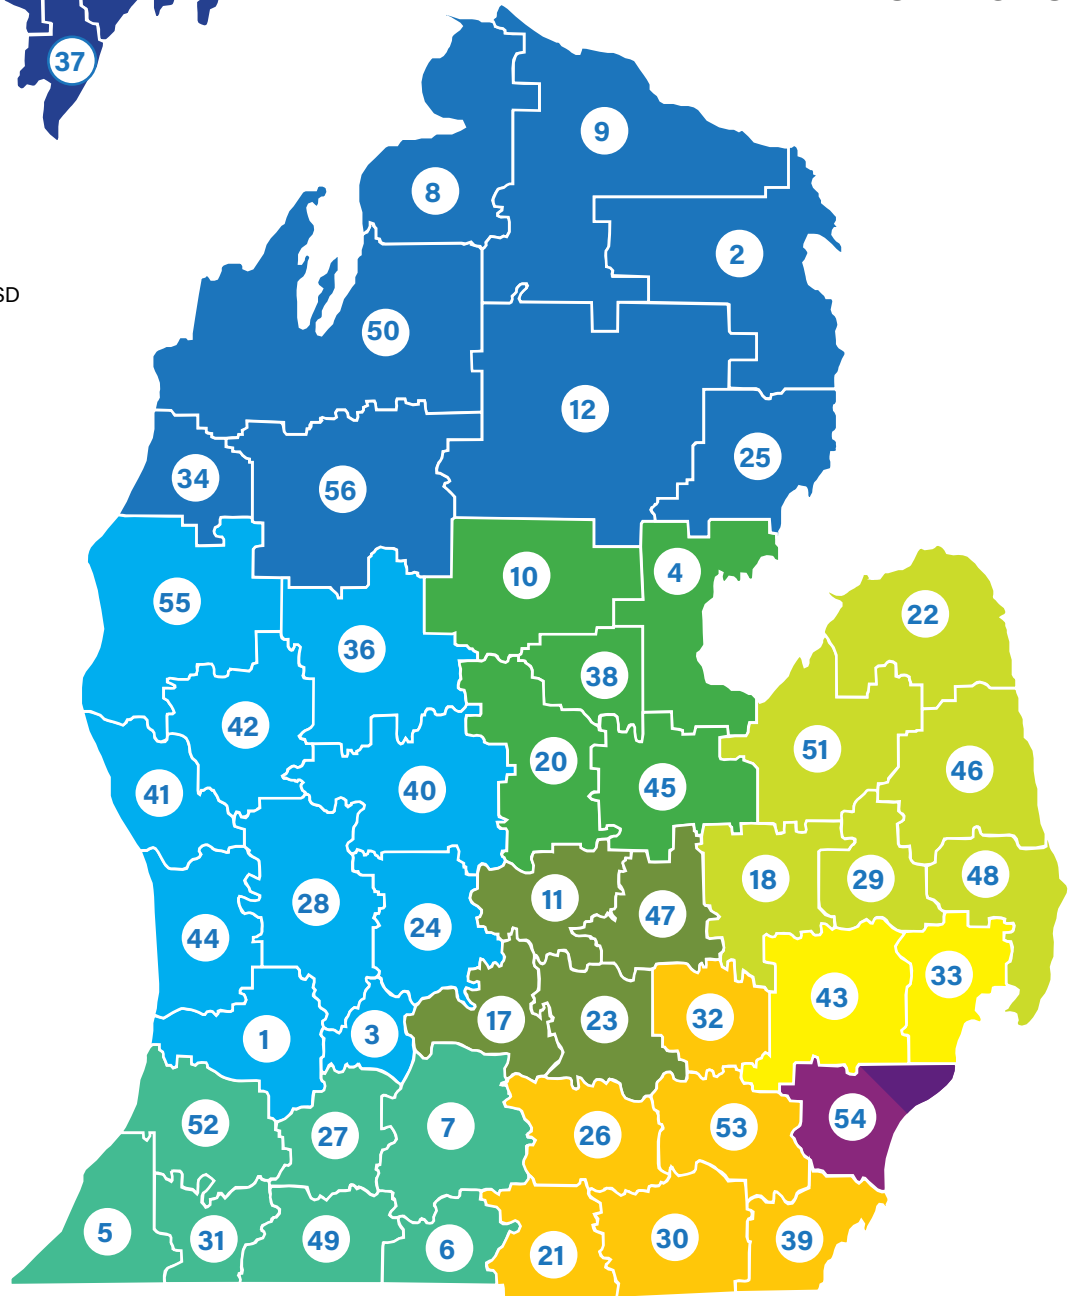

**MAISA**

MICHIGAN ASSOCIATION  
OF INTERMEDIATE SCHOOL  
ADMINISTRATORS

SUPPORTING REGIONAL EDUCATION SERVICE AGENCIES

# MICHIGAN INTERMEDIATE SCHOOL DISTRICTS

1. Allegan Area ESA
2. Alpena-Montmorency-Alcona ESD
3. Barry ISD
4. Bay-Arenac ISD
5. Berrien RESA
6. Branch ISD
7. Calhoun ISD
8. Charlevoix-Emmet ISD
9. Cheboygan-Otsego-Presque Isle ESD
10. Clare-Gladwin RESD
11. Clinton County RESA
12. COOR ISD
13. Copper Country ISD
14. Delta-Schoolcraft ISD
15. Dickinson-Iron ISD
16. Eastern Upper Peninsula ISD
17. Eaton RESA
18. Genesee ISD
19. Gogebic-Ontonagon ISD
20. Gratiot-Isabella RESD
21. Hillsdale ISD
22. Huron ISD
23. Ingham ISD
24. Ionia County ISD
25. Iosco RESA
26. Jackson County ISD
27. Kalamazoo RESA
28. Kent ISD
29. Lapeer County ISD
30. Lenawee ISD
31. Heritage Southwest ISD
32. Livingston ESA
33. Macomb ISD
34. Manistee ISD
35. Marquette-Alger RESA
36. Mecosta-Osceola ISD
37. Menominee ISD
38. Midland County ESA
39. Monroe County ISD
40. Montcalm Area ISD
41. Muskegon Area ISD
42. Newaygo County RESA
43. Oakland Schools
44. Ottawa Area ISD
45. Saginaw ISD
46. Sanilac ISD
47. Shiawassee RESD
48. St. Clair County RESA
49. St. Joseph County ISD
50. Northwest Education Services ISD
51. Tuscola ISD
52. Van Buren ISD
53. Washtenaw ISD
54. Wayne RESA
55. West Shore ESD
56. Wexford-Missaukee ISD

- |                 |                 |                  |
|-----------------|-----------------|------------------|
| <b>Region 1</b> | <b>Region 4</b> | <b>Region 7</b>  |
| <b>Region 2</b> | <b>Region 5</b> | <b>Region 8</b>  |
| <b>Region 3</b> | <b>Region 6</b> | <b>Region 9</b>  |
|                 |                 | <b>Region 10</b> |